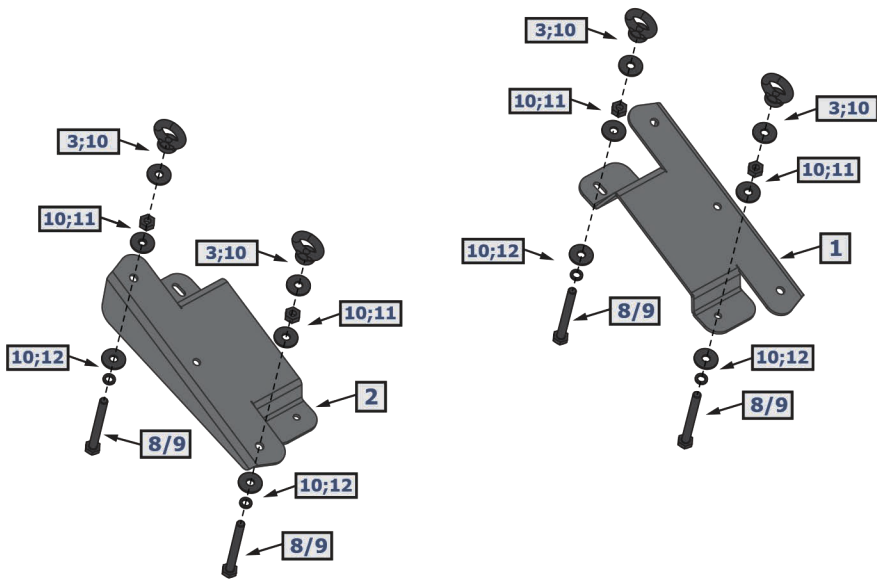

**MAXTRAX MOUNTING BREACKET
FOR RIVAL MODULAR RACK
2MD.0010.1**

1 x1	2 x1	3 x4	4 M8x20 x4	5 ø8 x4	6 ø8 x4	7 x4
8 M10x60 x4	9 M10x100 x4	10 ø10 x12	11 M10 x4	12 ø10 x4		