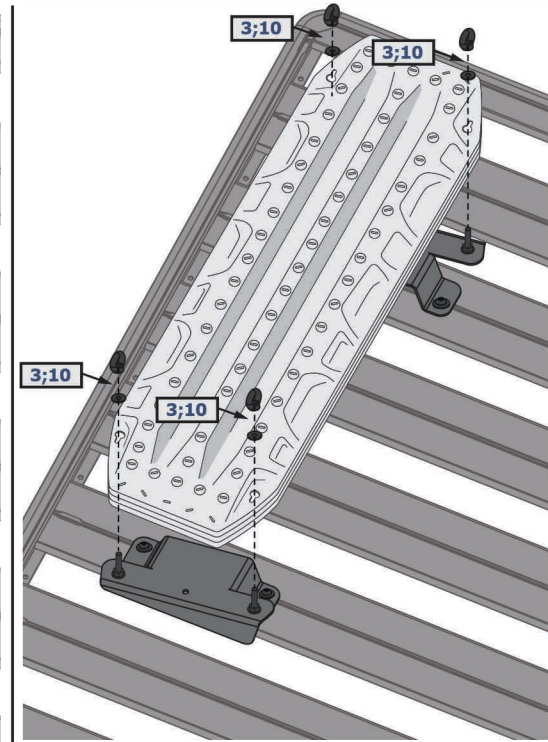

**MAXTRAX MOUNTING BREACKET
FOR RIVAL MODULAR RACK
2MD.0010.1**

1 x1	2 x1	3 x4	4 M8x20 x4	5 ø8 x4	6 ø8 x4	7 x4
8 M10x60 x4	9 M10x100 x4	10 ø10 x12	11 M10 x4	12 ø10 x4		