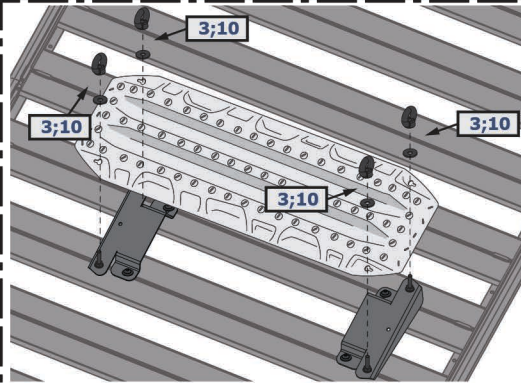

**MAXTRAX MOUNTING BREACKET
FOR RIVAL MODULAR RACK
2MD.0010.1**

1 x1	2 x1	3 x4	4 M8x20 x4	5 ø8 x4	6 ø8 x4	7 x4
8 M10x60 x4	9 M10x100 x4	10 ø10 x12	11 M10 x4	12 ø10 x4		