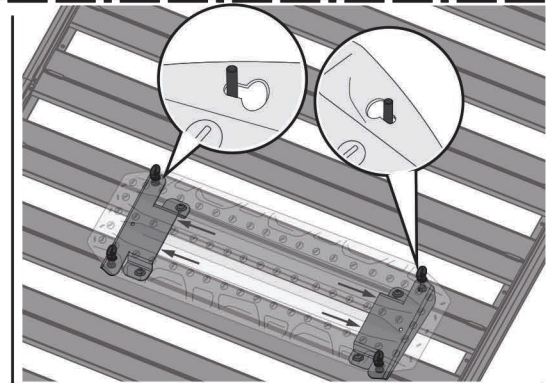

**MAXTRAX MOUNTING BREACKET
FOR RIVAL MODULAR RACK
2MD.0010.1**

1 x1	2 x1	3 x4	4 M8x20 x4	5 ø8 x4	6 ø8 x4	7 x4
8 M10x60 x4	9 M10x100 x4	10 ø10 x12	11 M10 x4	12 ø10 x4		