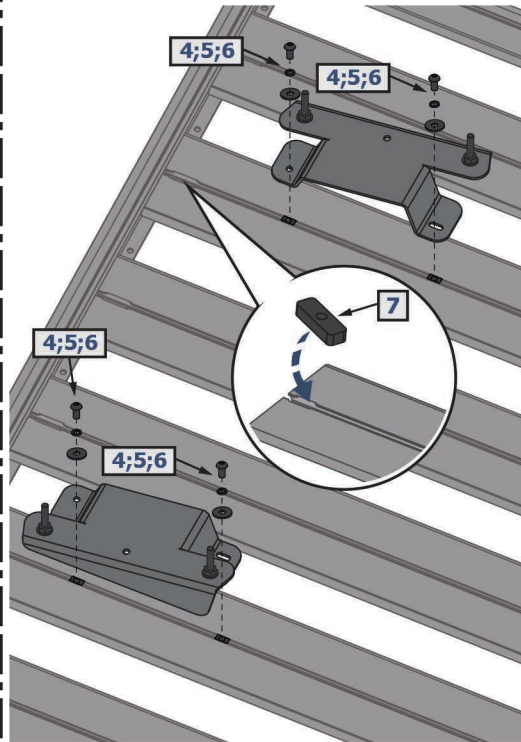

**MAXTRAX MOUNTING BREACKET
FOR RIVAL MODULAR RACK
2MD.0010.1**

1 x1	2 x1	3 x4	4 M8x20 x4	5 ø8 x4	6 ø8 x4	7 x4
8 M10x60 x4	9 M10x100 x4	10 ø10 x12	11 M10 x4	12 ø10 x4		