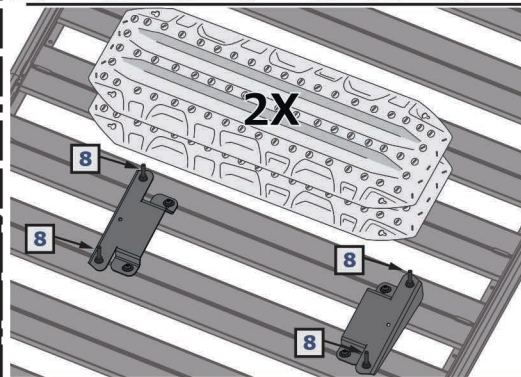

**MAXTRAX MOUNTING BREACKET
FOR RIVAL MODULAR RACK
2MD.0010.1**

1 x1	2 x1	3 x4	4 M8x20 x4	5 ø8 x4	6 ø8 x4	7 x4
8 M10x60 x4	9 M10x100 x4	10 ø10 x12	11 M10 x4	12 ø10 x4		