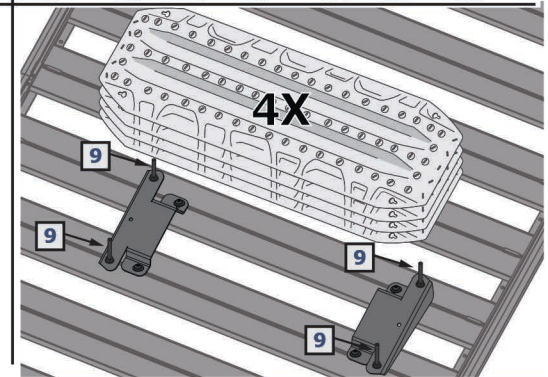

**MAXTRAX MOUNTING BREACKET
FOR RIVAL MODULAR RACK
2MD.0010.1**

1 x1	2 x1	3 x4	4 M8x20 x4	5 ø8 x4	6 ø8 x4	7 x4
8 M10x60 x4	9 M10x100 x4	10 ø10 x12	11 M10 x4	12 ø10 x4		