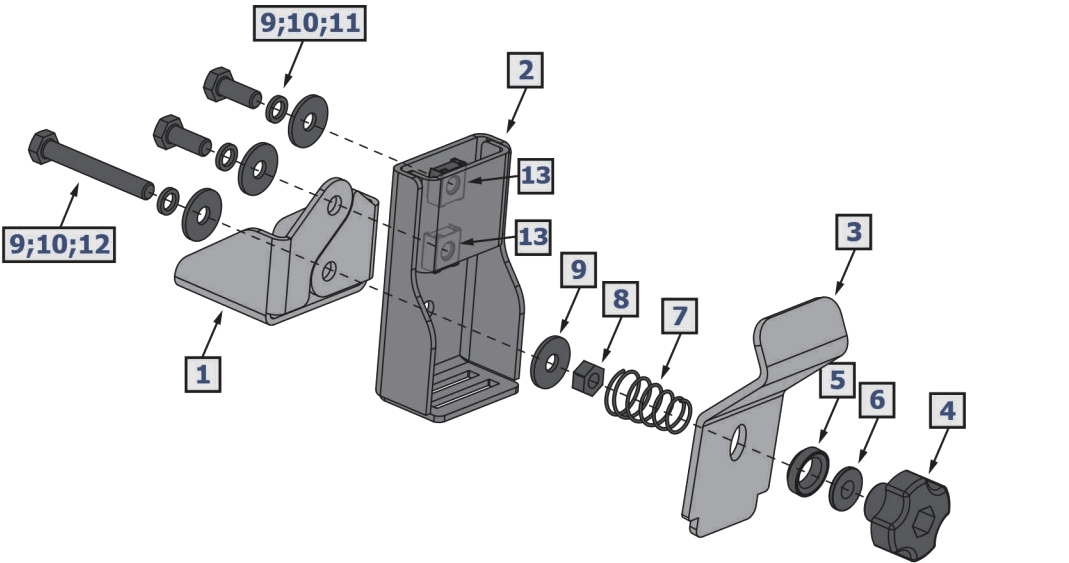

**SHOVEL/SPADE MOUNTING KIT
FOR RIVAL MODULAR RACK
2MD.0013.1**

1  x2	2  x2	3  x2	4  x2	5  x2	6  x2	7  x2
8  M8 x4	9  ø8 x12	10  ø8 x10	11  M8x20 x8	12  M8x60 x2	13  x2	