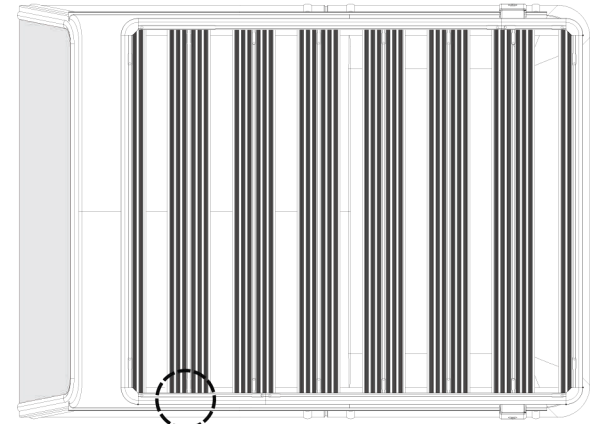

**SHOVEL/SPADE MOUNTING KIT
FOR RIVAL MODULAR RACK
2MD.0013.1**

1  x2	2  x2	3  x2	4  x2	5  x2	6  x2	7  x2
8  M8 x4	9  ø8 x12	10  ø8 x10	11  M8x20 x8	12  M8x60 x2	13  x2	