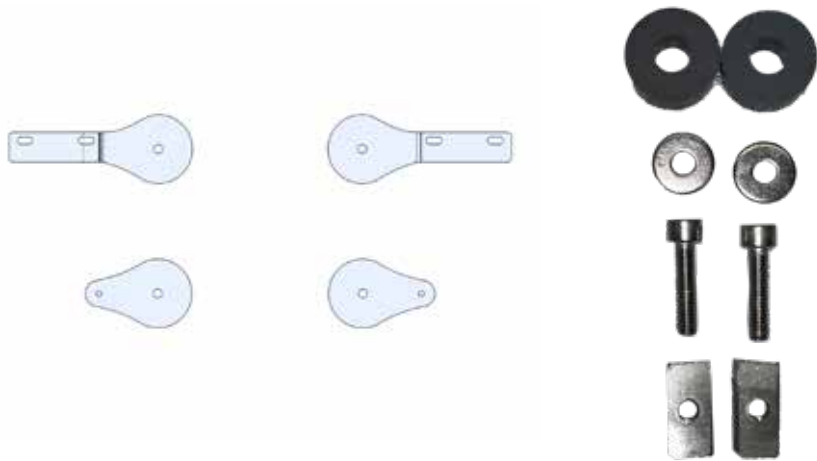

# MISUTONIDA

italian style accessories **4x4**

**RLMT/525/IX**  
**RLMT/525/PL**

MTP/MSU Adaptor bracket kit	
Front left	x1
Front right	x1
Rear	x2
Bushing ID OD L10mm	x2
Flat washer	x2
Hex screw M6x25mm	x2
M6 slide nuts	x2