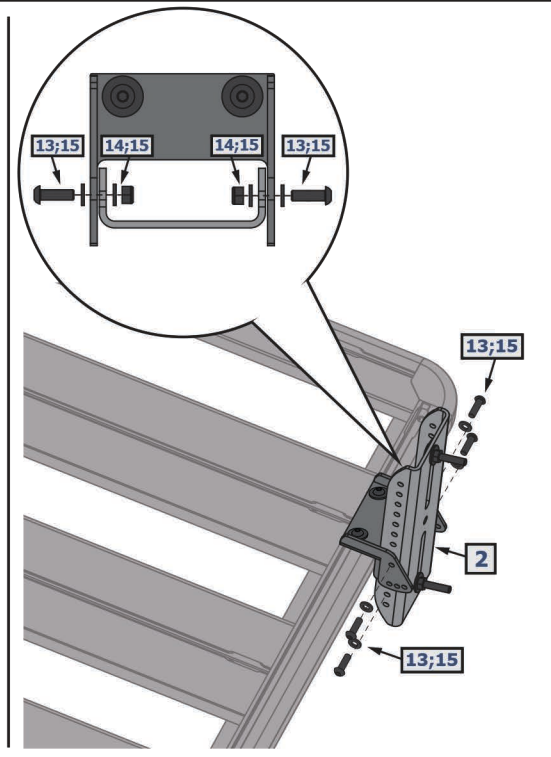

**ADJUSTABLE MAXTRAX MOUNTING BRACKET
FOR RIVAL MODULAR RACK
2MD.0011.1**

1  x2	2  x2	3  x4	4  M8x20 x4	5  ø8 x4	6  ø8 x4	7  x4
8  M10x60 x4	9  M10x100 x4	10  ø10 x12	11  M10 x4	12  ø10 x4	13  M6x20 x8	14  M6 x8
15  ø6 x16						