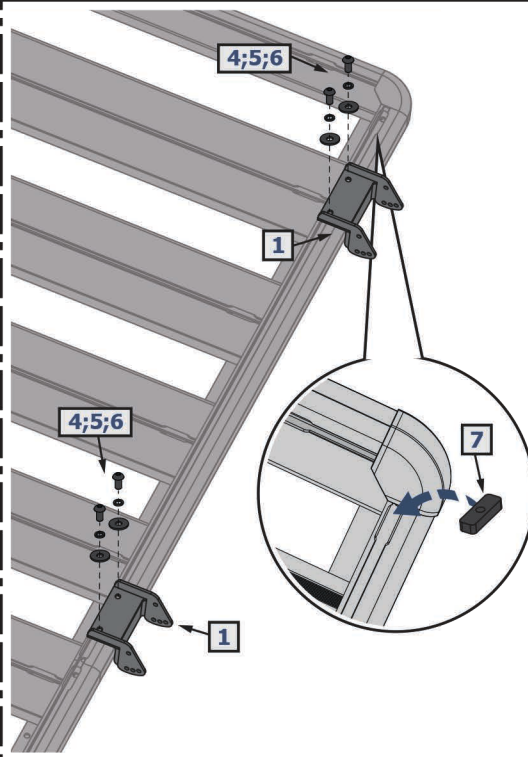

**ADJUSTABLE MAXTRAX MOUNTING BRACKET
FOR RIVAL MODULAR RACK
2MD.0011.1**

1  x2	2  x2	3  x4	4  M8x20 x4	5  ø8 x4	6  ø8 x4	7  x4
8  M10x60 x4	9  M10x100 x4	10  ø10 x12	11  M10 x4	12  ø10 x4	13  M6x20 x8	14  M6 x8
15  ø6 x16						