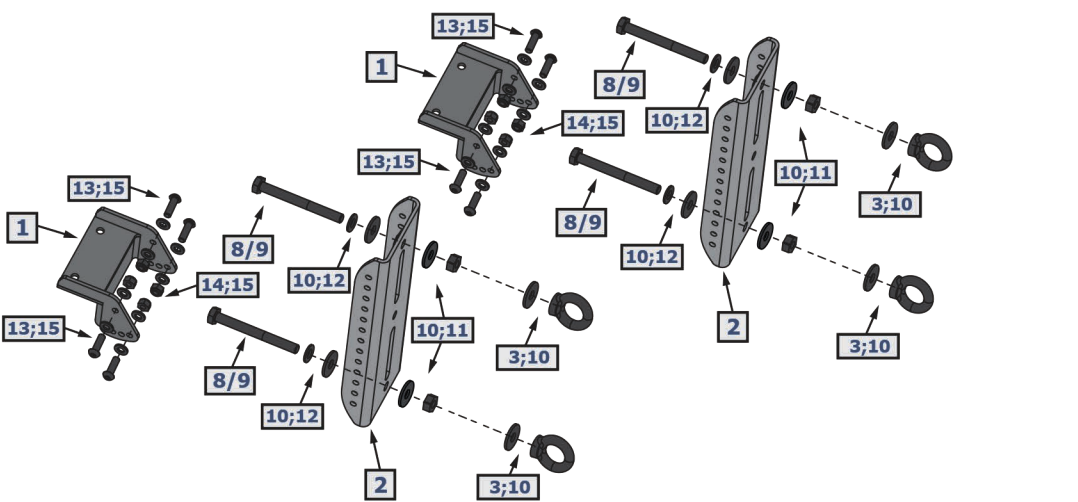

**ADJUSTABLE MAXTRAX MOUNTING BRACKET
FOR RIVAL MODULAR RACK
2MD.0011.1**

1  x2	2  x2	3  x4	4  M8x20 x4	5  ø8 x4	6  ø8 x4	7  x4
8  M10x60 x4	9  M10x100 x4	10  ø10 x12	11  M10 x4	12  ø10 x4	13  M6x20 x8	14  M6 x8
15  ø6 x16						